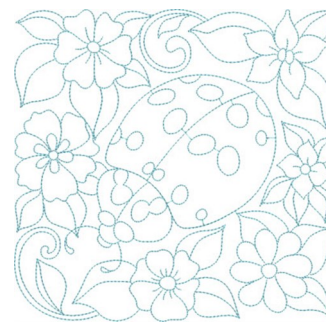

**Name:** Ladybug & Flowers Block Machine  
Embroidery Design

**SKU:** KK01-KK2125

**Brand:** Kinship Kreation

**Unique Colors:** 13 (1 color Stops)

## Unique Colors

	<b>Color Name (Color Code)</b>	<b>Manufacturer - Type</b>
	Super White (1001) [No Color Selected]	madeira - rayon
	Dusty Lilac (1263) [No Color Selected]	madeira - rayon
	Crocus (286)	Exquisite - Polyester 1000m