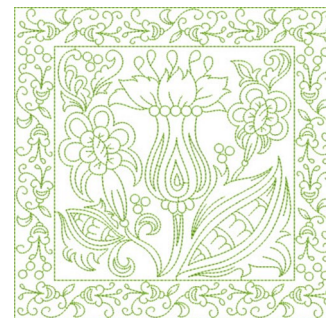

**Name:** Russian Floral Block Machine Embroidery Design

**SKU:** KK01-KK2104

**Brand:** Kinship Kreations

**Unique Colors:** 13 (1 color Stops)

## Unique Colors

	<b>Color Name (Color Code)</b>	<b>Manufacturer - Type</b>
	Super White (1001) [No Color Selected]	madeira - rayon
	Dusty Lilac (1263) [No Color Selected]	madeira - rayon
	Crocus (286)	Exquisite - Polyester 1000m

# Complete Color Sequence

#		Color Name (Color Code)	Manufacturer - Type
1		Super White (1001) [No Color Selected]	madeira - rayon
2		Super White (1001) [No Color Selected]	madeira - rayon
3		Crocus (286)	Exquisite - Polyester 1000m