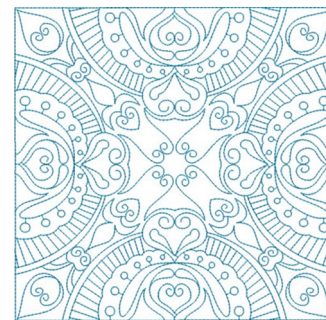

Name: Swirly Hearts Square Machine
Embroidery Design

SKU: KK01-KK2094

Brand: Kinship Kreation

Unique Colors: 13 (1 color Stops)

Unique Colors

	Color Name (Color Code)	Manufacturer - Type
	Super White (1001) [No Color Selected]	madeira - rayon
	Dusty Lilac (1263) [No Color Selected]	madeira - rayon
	Crocus (286)	Exquisite - Polyester 1000m

Complete Color Sequence

#		Color Name (Color Code)	Manufacturer - Type
1		Super White (1001) [No Color Selected]	madeira - rayon
2		Super White (1001) [No Color Selected]	madeira - rayon
3		Crocus (286)	Exquisite - Polyester 1000m