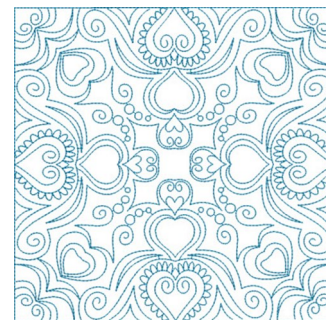

**Name:** Swirly Hearts Block Machine Embroidery Design

**SKU:** KK01-KK2093

**Brand:** Kinship Kreation

**Unique Colors:** 13 (1 color Stops)

## Unique Colors

	<b>Color Name (Color Code)</b>	<b>Manufacturer - Type</b>
	Super White (1001) [No Color Selected]	madeira - rayon
	Dusty Lilac (1263) [No Color Selected]	madeira - rayon
	Crocus (286)	Exquisite - Polyester 1000m

# Complete Color Sequence

#		Color Name (Color Code)	Manufacturer - Type
1		Super White (1001) [No Color Selected]	madeira - rayon
2		Super White (1001) [No Color Selected]	madeira - rayon
3		Crocus (286)	Exquisite - Polyester 1000m