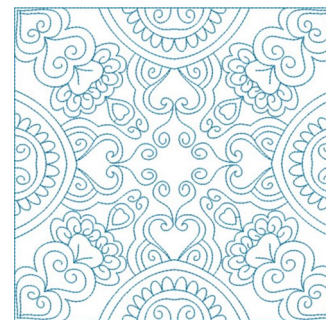

Name: Swirly Hearts Square Machine
Embroidery Design

SKU: KK01-KK2092

Brand: Kinship Kreation

Unique Colors: 13 (1 color Stops)

Unique Colors

	Color Name (Color Code)	Manufacturer - Type
	Super White (1001) [No Color Selected]	madeira - rayon
	Dusty Lilac (1263) [No Color Selected]	madeira - rayon
	Crocus (286)	Exquisite - Polyester 1000m

Complete Color Sequence

#		Color Name (Color Code)	Manufacturer - Type
1		Super White (1001) [No Color Selected]	madeira - rayon
2		Super White (1001) [No Color Selected]	madeira - rayon
3		Crocus (286)	Exquisite - Polyester 1000m