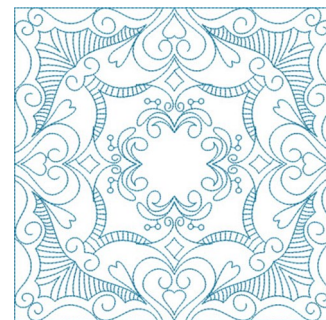

Name: Swirly Hearts Square Machine
Embroidery Design

SKU: KK01-KK2090

Brand: Kinship Kreations

Unique Colors: 13 (1 color Stops)

Unique Colors

| | Color Name (Color Code) | Manufacturer - Type |
|--|--|-----------------------------|
|  | Super White (1001) [No Color Selected] | madeira - rayon |
|  | Dusty Lilac (1263) [No Color Selected] | madeira - rayon |
|  | Crocus (286) | Exquisite - Polyester 1000m |

Complete Color Sequence

| # | | Color Name (Color Code) | Manufacturer - Type |
|---|---|--|--------------------------------|
| 1 |  | Super White (1001) [No Color Selected] | madeira - rayon |
| 2 |  | Super White (1001) [No Color Selected] | madeira - rayon |
| 3 |  | Crocus (286) | Exquisite - Polyester 1000m |