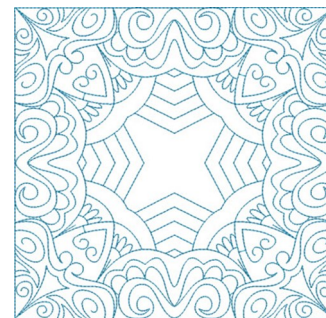

**Name:** Swirly Hearts Square Machine  
Embroidery Design

**SKU:** KK01-KK2086

**Brand:** Kinship Kreation

**Unique Colors:** 13 (1 color Stops)

## Unique Colors

	<b>Color Name (Color Code)</b>	<b>Manufacturer - Type</b>
	Super White (1001) [No Color Selected]	madeira - rayon
	Dusty Lilac (1263) [No Color Selected]	madeira - rayon
	Crocus (286)	Exquisite - Polyester 1000m