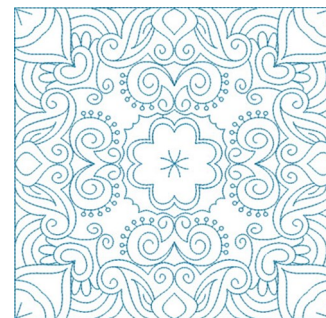

**Name:** Swirly Hearts Block Machine Embroidery Design

**SKU:** KK01-KK2085

**Brand:** Kinship Kreation

**Unique Colors:** 13 (1 color Stops)

## Unique Colors

	<b>Color Name (Color Code)</b>	<b>Manufacturer - Type</b>
	Super White (1001) [No Color Selected]	madeira - rayon
	Dusty Lilac (1263) [No Color Selected]	madeira - rayon
	Crocus (286)	Exquisite - Polyester 1000m

# Complete Color Sequence

#		Color Name (Color Code)	Manufacturer - Type
1		Super White (1001) [No Color Selected]	madeira - rayon
2		Super White (1001) [No Color Selected]	madeira - rayon
3		Crocus (286)	Exquisite - Polyester 1000m