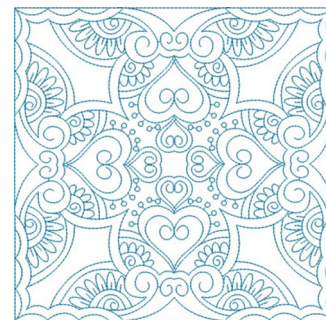

Name: Swirly Hearts Square Machine
Embroidery Design

SKU: KK01-KK2084

Brand: Kinship Kreation

Unique Colors: 13 (1 color Stops)

Unique Colors

	Color Name (Color Code)	Manufacturer - Type
	Super White (1001) [No Color Selected]	madeira - rayon
	Dusty Lilac (1263) [No Color Selected]	madeira - rayon
	Crocus (286)	Exquisite - Polyester 1000m

Complete Color Sequence

#		Color Name (Color Code)	Manufacturer - Type
1		Super White (1001) [No Color Selected]	madeira - rayon
2		Super White (1001) [No Color Selected]	madeira - rayon
3		Crocus (286)	Exquisite - Polyester 1000m