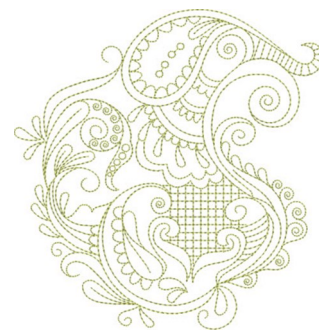

**Name:** Swirly Paisley Flowers Machine  
Embroidery Design

**SKU:** KK01-KK2067

**Brand:** Kinship Kreations

**Unique Colors:** 13 (1 color Stops)

## Unique Colors

	<b>Color Name (Color Code)</b>	<b>Manufacturer - Type</b>
	Super White (1001) [No Color Selected]	madeira - rayon
	Dusty Lilac (1263) [No Color Selected]	madeira - rayon
	Crocus (286)	Exquisite - Polyester 1000m