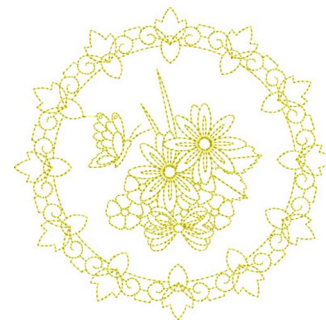

Name: Floral Butterfly Circle Machine
Embroidery Design

SKU: KK01-KK2026

Brand: Kinship Kreation

Unique Colors: 13 (1 color Stops)

Unique Colors

	Color Name (Color Code)	Manufacturer - Type
	Super White (1001) [No Color Selected]	madeira - rayon
	Dusty Lilac (1263) [No Color Selected]	madeira - rayon
	Crocus (286)	Exquisite - Polyester 1000m

Complete Color Sequence

#		Color Name (Color Code)	Manufacturer - Type
1		Super White (1001) [No Color Selected]	madeira - rayon
2		Super White (1001) [No Color Selected]	madeira - rayon
3		Crocus (286)	Exquisite - Polyester 1000m