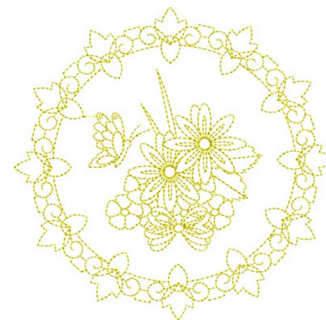

**Name:** Floral Butterfly Circle Machine  
Embroidery Design

**SKU:** KK01-KK2025

**Brand:** Kinship Kreations

**Unique Colors:** 13 (1 color Stops)

## Unique Colors

	<b>Color Name (Color Code)</b>	<b>Manufacturer - Type</b>
	Super White (1001) [No Color Selected]	madeira - rayon
	Dusty Lilac (1263) [No Color Selected]	madeira - rayon
	Crocus (286)	Exquisite - Polyester 1000m

# Complete Color Sequence

#		Color Name (Color Code)	Manufacturer - Type
1		Super White (1001) [No Color Selected]	madeira - rayon
2		Super White (1001) [No Color Selected]	madeira - rayon
3		Crocus (286)	Exquisite - Polyester 1000m