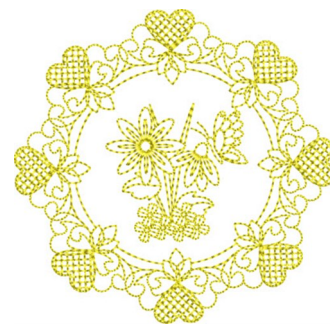

Name: Hearts & Butterfly Circle Machine
Embroidery Design

SKU: KK01-KK2022

Brand: Kinship Kreations

Unique Colors: 13 (1 color Stops)

Unique Colors

	Color Name (Color Code)	Manufacturer - Type
	Super White (1001) [No Color Selected]	madeira - rayon
	Dusty Lilac (1263) [No Color Selected]	madeira - rayon
	Crocus (286)	Exquisite - Polyester 1000m

Complete Color Sequence

#		Color Name (Color Code)	Manufacturer - Type
1		Super White (1001) [No Color Selected]	madeira - rayon
2		Super White (1001) [No Color Selected]	madeira - rayon
3		Crocus (286)	Exquisite - Polyester 1000m