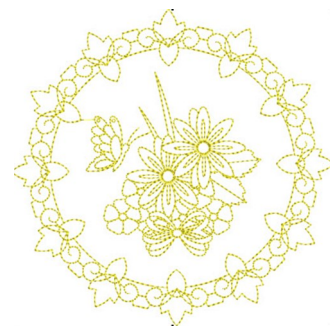

Name: Floral Butterfly Circle Machine
Embroidery Design

SKU: KK01-KK2018

Brand: Kinship Kreations

Unique Colors: 13 (1 color Stops)

Unique Colors

	Color Name (Color Code)	Manufacturer - Type
	Super White (1001) [No Color Selected]	madeira - rayon
	Dusty Lilac (1263) [No Color Selected]	madeira - rayon
	Crocus (286)	Exquisite - Polyester 1000m

Complete Color Sequence

#		Color Name (Color Code)	Manufacturer - Type
1		Super White (1001) [No Color Selected]	madeira - rayon
2		Super White (1001) [No Color Selected]	madeira - rayon
3		Crocus (286)	Exquisite - Polyester 1000m