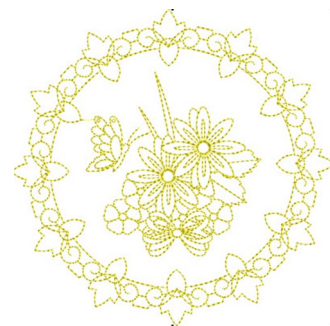

Name: Floral Butterfly Frame Machine
Embroidery Design

SKU: KK01-KK2017

Brand: Kinship Kreations

Unique Colors: 13 (1 color Stops)

Unique Colors

	Color Name (Color Code)	Manufacturer - Type
	Super White (1001) [No Color Selected]	madeira - rayon
	Dusty Lilac (1263) [No Color Selected]	madeira - rayon
	Crocus (286)	Exquisite - Polyester 1000m

Complete Color Sequence

#		Color Name (Color Code)	Manufacturer - Type
1		Super White (1001) [No Color Selected]	madeira - rayon
2		Super White (1001) [No Color Selected]	madeira - rayon
3		Crocus (286)	Exquisite - Polyester 1000m