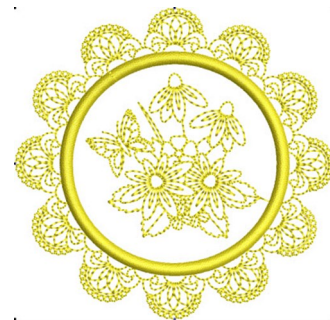

Name: Butterfly Circle Frame Machine
Embroidery Design

SKU: KK01-KK2012

Brand: Kinship Kreations

Unique Colors: 13 (1 color Stops)

Unique Colors

	Color Name (Color Code)	Manufacturer - Type
	Super White (1001) [No Color Selected]	madeira - rayon
	Dusty Lilac (1263) [No Color Selected]	madeira - rayon
	Crocus (286)	Exquisite - Polyester 1000m

Complete Color Sequence

#		Color Name (Color Code)	Manufacturer - Type
1		Super White (1001) [No Color Selected]	madeira - rayon
2		Super White (1001) [No Color Selected]	madeira - rayon
3		Crocus (286)	Exquisite - Polyester 1000m