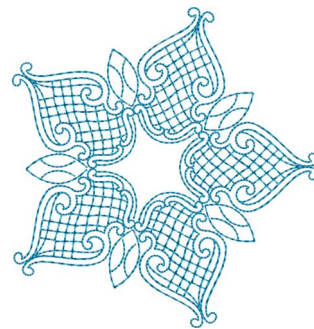

Name: Beautiful Star Machine Embroidery Design

SKU: KK01-KK1911

Brand: Kinship Kreations

Unique Colors: 13 (1 color Stops)

Unique Colors

	Color Name (Color Code)	Manufacturer - Type
	Super White (1001) [No Color Selected]	madeira - rayon
	Dusty Lilac (1263) [No Color Selected]	madeira - rayon
	Crocus (286)	Exquisite - Polyester 1000m

Complete Color Sequence

#		Color Name (Color Code)	Manufacturer - Type
1		Super White (1001) [No Color Selected]	madeira - rayon
2		Super White (1001) [No Color Selected]	madeira - rayon
3		Crocus (286)	Exquisite - Polyester 1000m