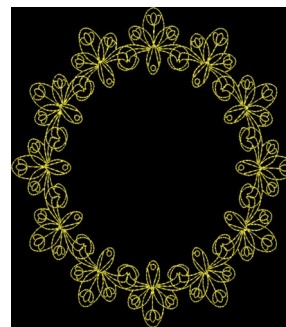

Name: Frame Circle Machine Embroidery Design

SKU: KK01-KK1822

Brand: Kinship Kreations

Unique Colors: 13 (1 color Stops)

Unique Colors

	Color Name (Color Code)	Manufacturer - Type
	Super White (1001) [No Color Selected]	madeira - rayon
	Dusty Lilac (1263) [No Color Selected]	madeira - rayon
	Crocus (286)	Exquisite - Polyester 1000m

Complete Color Sequence

#		Color Name (Color Code)	Manufacturer - Type
1		Super White (1001) [No Color Selected]	madeira - rayon
2		Super White (1001) [No Color Selected]	madeira - rayon
3		Crocus (286)	Exquisite - Polyester 1000m