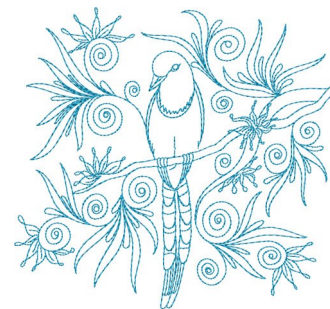

Name: Bird In Swirls Machine Embroidery Design

SKU: KK01-KK1797

Brand: Kinship Kreation

Unique Colors: 13 (1 color Stops)

Unique Colors

	Color Name (Color Code)	Manufacturer - Type
	Super White (1001) [No Color Selected]	madeira - rayon
	Dusty Lilac (1263) [No Color Selected]	madeira - rayon
	Crocus (286)	Exquisite - Polyester 1000m

Complete Color Sequence

#		Color Name (Color Code)	Manufacturer - Type
1		Super White (1001) [No Color Selected]	madeira - rayon
2		Super White (1001) [No Color Selected]	madeira - rayon
3		Crocus (286)	Exquisite - Polyester 1000m