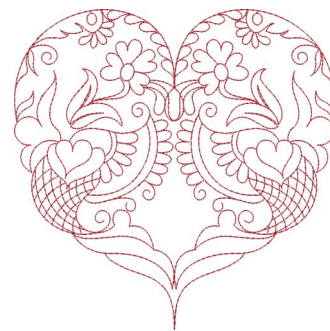

**Name:** Heart Of Flowers Machine Embroidery Design

**SKU:** KK01-KK1788

**Brand:** Kinship Kreation

**Unique Colors:** 13 (1 color Stops)