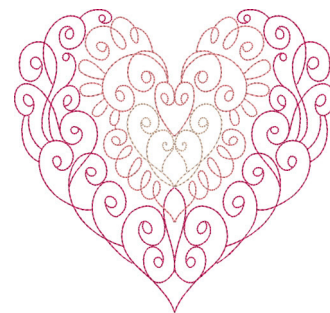

Name: Swirl Heart Machine Embroidery Design

SKU: KK01-KK1602

Brand: Kinship Kreation

Unique Colors: 13 (3 color Stops)

Unique Colors

	Color Name (Color Code)	Manufacturer - Type
	Super White (1001) [No Color Selected]	madeira - rayon
	Dusty Lilac (1263) [No Color Selected]	madeira - rayon
	Crocus (286)	Exquisite - Polyester 1000m

Complete Color Sequence

#		Color Name (Color Code)	Manufacturer - Type
1		Super White (1001) [No Color Selected]	madeira - rayon
2		Super White (1001) [No Color Selected]	madeira - rayon
3		Crocus (286)	Exquisite - Polyester 1000m