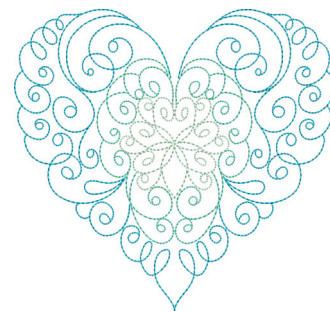

Name: Swirl Heart Machine Embroidery Design

SKU: KK01-KK1599

Brand: Kinship Kreation

Unique Colors: 13 (3 color Stops)

Unique Colors

	Color Name (Color Code)	Manufacturer - Type
	Super White (1001) [No Color Selected]	madeira - rayon
	Dusty Lilac (1263) [No Color Selected]	madeira - rayon
	Crocus (286)	Exquisite - Polyester 1000m

Complete Color Sequence

#		Color Name (Color Code)	Manufacturer - Type
1		Super White (1001) [No Color Selected]	madeira - rayon
2		Super White (1001) [No Color Selected]	madeira - rayon
3		Crocus (286)	Exquisite - Polyester 1000m