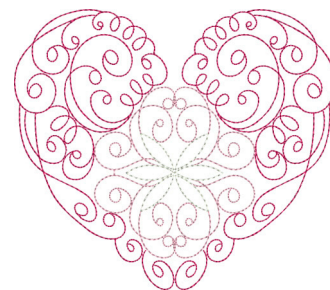

Name: Swirl Heart Machine Embroidery Design

SKU: KK01-KK1598

Brand: Kinship Kreation

Unique Colors: 13 (3 color Stops)

Unique Colors

| | Color Name (Color Code) | Manufacturer - Type |
|--|--|-----------------------------|
|  | Super White (1001) [No Color Selected] | madeira - rayon |
|  | Dusty Lilac (1263) [No Color Selected] | madeira - rayon |
|  | Crocus (286) | Exquisite - Polyester 1000m |

Complete Color Sequence

| # | | Color Name (Color Code) | Manufacturer - Type |
|---|---|--|--------------------------------|
| 1 |  | Super White (1001) [No Color Selected] | madeira - rayon |
| 2 |  | Super White (1001) [No Color Selected] | madeira - rayon |
| 3 |  | Crocus (286) | Exquisite - Polyester 1000m |