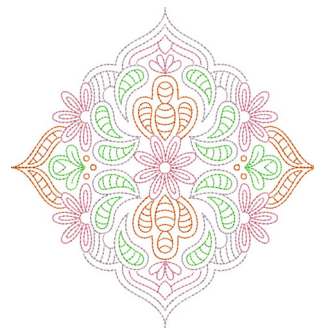

**Name:** Flower Motif Machine Embroidery Design

**SKU:** KK01-KK1585

**Brand:** Kinship Kreations

**Unique Colors:** 13 (4 color Stops)

## Unique Colors

|  | <b>Color Name (Color Code)</b>         | <b>Manufacturer - Type</b>  |
|--|--|-----------------------------|
|  | Super White (1001) [No Color Selected] | madeira - rayon             |
|  | Dusty Lilac (1263) [No Color Selected] | madeira - rayon             |
|  | Crocus (286)                           | Exquisite - Polyester 1000m |

# Complete Color Sequence

| # |  | Color Name (Color Code)                | Manufacturer - Type            |
|---|--|--|--------------------------------|
| 1 |  | Super White (1001) [No Color Selected] | madeira - rayon                |
| 2 |  | Super White (1001) [No Color Selected] | madeira - rayon                |
| 3 |  | Crocus (286)                           | Exquisite - Polyester<br>1000m |