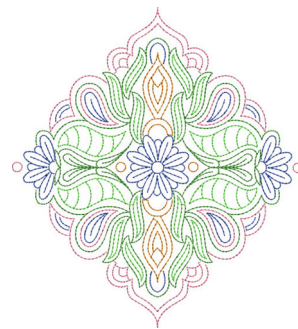

**Name:** Flower Motif Machine Embroidery Design

**SKU:** KK01-KK1579

**Brand:** Kinship Kreations

**Unique Colors:** 13 (5 color Stops)

## Unique Colors

	<b>Color Name (Color Code)</b>	<b>Manufacturer - Type</b>
	Super White (1001) [No Color Selected]	madeira - rayon
	Dusty Lilac (1263) [No Color Selected]	madeira - rayon
	Crocus (286)	Exquisite - Polyester 1000m

# Complete Color Sequence

#		Color Name (Color Code)	Manufacturer - Type
1		Super White (1001) [No Color Selected]	madeira - rayon
2		Super White (1001) [No Color Selected]	madeira - rayon
3		Crocus (286)	Exquisite - Polyester 1000m