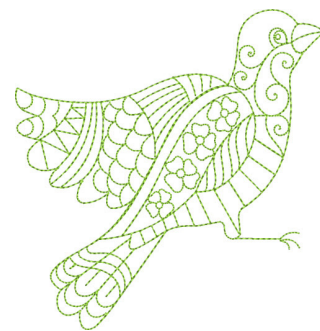

**Name:** Bird Greenwork Machine Embroidery Design

**SKU:** KK01-KK1568

**Brand:** Kinship Kreations

**Unique Colors:** 13 (1 color Stops)