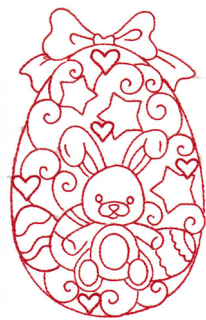

**Name:** Bunny Redwork Egg Machine Embroidery Design

**SKU:** KK01-KK1448

**Brand:** Kinship Kreations

**Unique Colors:** 13 (1 color Stops)