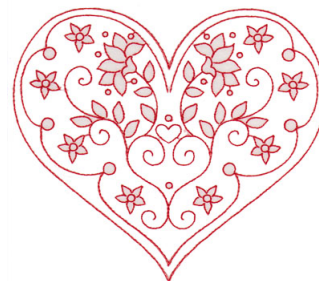

Name: Flower Heart Outline Machine Embroidery Design

SKU: KK01-KK1402

Brand: Kinship K creations

Unique Colors: 13 (1 color Stops)

Unique Colors

	Color Name (Color Code)	Manufacturer - Type
	Super White (1001) [No Color Selected]	madeira - rayon
	Dusty Lilac (1263) [No Color Selected]	madeira - rayon
	Crocus (286)	Exquisite - Polyester 1000m