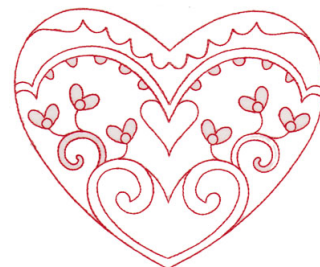

Name: Heart Outline Machine Embroidery Design

SKU: KK01-KK1400

Brand: Kinship Kreations

Unique Colors: 13 (1 color Stops)

Unique Colors

	Color Name (Color Code)	Manufacturer - Type
	Super White (1001) [No Color Selected]	madeira - rayon
	Dusty Lilac (1263) [No Color Selected]	madeira - rayon
	Crocus (286)	Exquisite - Polyester 1000m