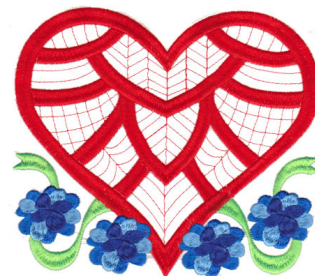

**Name:** Flower Heart Machine Embroidery Design

**SKU:** KK01-KK1396

**Brand:** Kinship Kreation

**Unique Colors:** 13 (5 color Stops)

## Unique Colors

	<b>Color Name (Color Code)</b>	<b>Manufacturer - Type</b>
	Super White (1001) [No Color Selected]	madeira - rayon
	Dusty Lilac (1263) [No Color Selected]	madeira - rayon
	Crocus (286)	Exquisite - Polyester 1000m