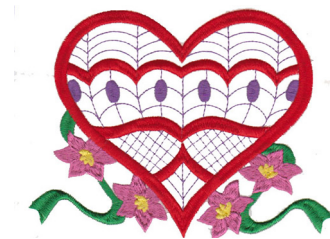

Name: Heart Machine Embroidery Design

SKU: KK01-KK1394

Brand: Kinship Kreation

Unique Colors: 13 (5 color Stops)

Unique Colors

	Color Name (Color Code)	Manufacturer - Type
	Super White (1001) [No Color Selected]	madeira - rayon
	Dusty Lilac (1263) [No Color Selected]	madeira - rayon
	Crocus (286)	Exquisite - Polyester 1000m

Complete Color Sequence

#		Color Name (Color Code)	Manufacturer - Type
1		Super White (1001) [No Color Selected]	madeira - rayon
2		Super White (1001) [No Color Selected]	madeira - rayon
3		Crocus (286)	Exquisite - Polyester 1000m