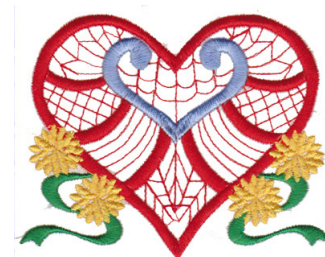

**Name:** Floral Heart Machine Embroidery Design

**SKU:** KK01-KK1387

**Brand:** Kinship Kreation

**Unique Colors:** 13 (6 color Stops)

## Unique Colors

	<b>Color Name (Color Code)</b>	<b>Manufacturer - Type</b>
	Super White (1001) [No Color Selected]	madeira - rayon
	Dusty Lilac (1263) [No Color Selected]	madeira - rayon
	Crocus (286)	Exquisite - Polyester 1000m