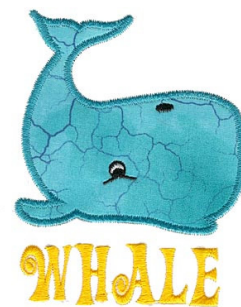

Name: Whale Applique Machine Embroidery Design

SKU: KK01-KK1088

Brand: Kinship Kreations

Unique Colors: 13 (6 color Stops)

Unique Colors

	Color Name (Color Code)	Manufacturer - Type
	Super White (1001) [No Color Selected]	madeira - rayon
	Dusty Lilac (1263) [No Color Selected]	madeira - rayon
	Crocus (286)	Exquisite - Polyester 1000m

Complete Color Sequence

#		Color Name (Color Code)	Manufacturer - Type
1		Super White (1001) [No Color Selected]	madeira - rayon
2		Super White (1001) [No Color Selected]	madeira - rayon
3		Crocus (286)	Exquisite - Polyester 1000m