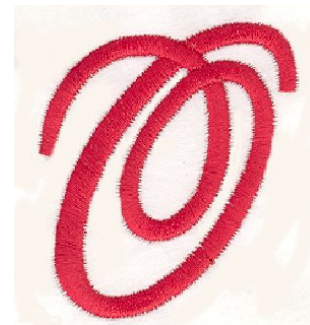

**Name:** Elegant Letter O Machine Embroidery Design

**SKU:** KK01-KK1007

**Brand:** Kinship Kreations

**Unique Colors:** 13 (1 color Stops)

## Unique Colors

	<b>Color Name (Color Code)</b>	<b>Manufacturer - Type</b>
	Super White (1001) [No Color Selected]	madeira - rayon
	Dusty Lilac (1263) [No Color Selected]	madeira - rayon
	Crocus (286)	Exquisite - Polyester 1000m

# Complete Color Sequence

#		Color Name (Color Code)	Manufacturer - Type
1		Super White (1001) [No Color Selected]	madeira - rayon
2		Super White (1001) [No Color Selected]	madeira - rayon
3		Crocus (286)	Exquisite - Polyester 1000m