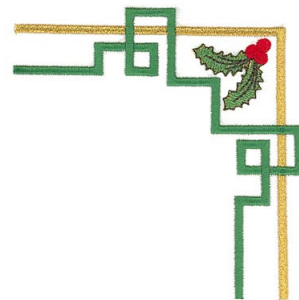

Name: Holly Border Machine Embroidery Design

SKU: KK01-KK0098

Brand: Kinship Kreations

Unique Colors: 13 (5 color Stops)

Unique Colors

	Color Name (Color Code)	Manufacturer - Type
	Super White (1001) [No Color Selected]	madeira - rayon
	Dusty Lilac (1263) [No Color Selected]	madeira - rayon
	Crocus (286)	Exquisite - Polyester 1000m

Complete Color Sequence

#		Color Name (Color Code)	Manufacturer - Type
1		Super White (1001) [No Color Selected]	madeira - rayon
2		Super White (1001) [No Color Selected]	madeira - rayon
3		Crocus (286)	Exquisite - Polyester 1000m