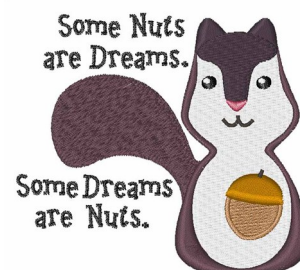

Name: Some Nuts Machine Embroidery Design

SKU: WD02-KG0090D

Brand: Windmill Designs

Unique Colors: 13 (10 color Stops)

Unique Colors

	Color Name (Color Code)	Manufacturer - Type
	Super White (1001) [No Color Selected]	madeira - rayon
	Dusty Lilac (1263) [No Color Selected]	madeira - rayon
	Crocus (286)	Exquisite - Polyester 1000m