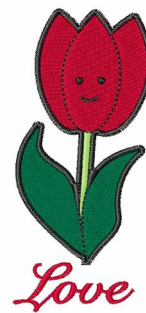

Name: Love Machine Embroidery Design

SKU: WD02-KG0084C

Brand: Windmill Designs

Unique Colors: 13 (5 color Stops)

Unique Colors

	Color Name (Color Code)	Manufacturer - Type
	Super White (1001) [No Color Selected]	madeira - rayon
	Dusty Lilac (1263) [No Color Selected]	madeira - rayon
	Crocus (286)	Exquisite - Polyester 1000m