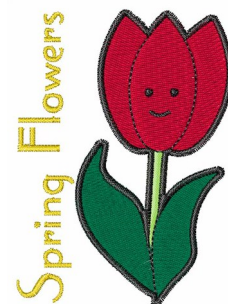

**Name:** Spring Flowers Machine Embroidery Design

**SKU:** WD02-KG0084B

**Brand:** Windmill Designs

**Unique Colors:** 13 (5 color Stops)