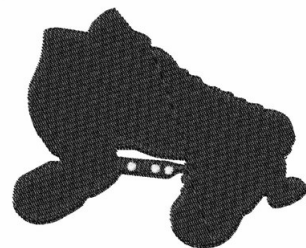

Name: Skate Silhouette Machine Embroidery Design

SKU: wd01-KG0081A

Brand: Windmill Designs

Unique Colors: 13 (2 color Stops)

Unique Colors

	Color Name (Color Code)	Manufacturer - Type
	Super White (1001) [No Color Selected]	madeira - rayon
	Dusty Lilac (1263) [No Color Selected]	madeira - rayon
	Crocus (286)	Exquisite - Polyester 1000m

Complete Color Sequence

#		Color Name (Color Code)	Manufacturer - Type
1		Super White (1001) [No Color Selected]	madeira - rayon
2		Super White (1001) [No Color Selected]	madeira - rayon
3		Crocus (286)	Exquisite - Polyester 1000m