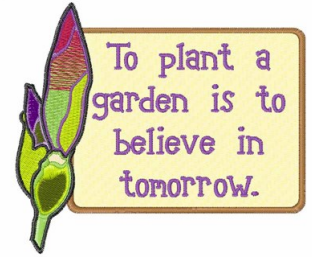

Name: Believe in Tomorrow

SKU: wd01-KG0072C

Brand: Windmill Designs

Unique Colors: 13 (12 color Stops)

Unique Colors

	Color Name (Color Code)	Manufacturer - Type
	Super White (1001) [No Color Selected]	madeira - rayon
	Dusty Lilac (1263) [No Color Selected]	madeira - rayon
	Crocus (286)	Exquisite - Polyester 1000m