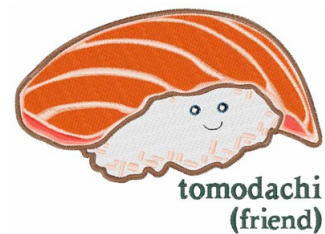

Name: Tomodachi

SKU: wd01-KG0069D

Brand: Windmill Designs

Unique Colors: 13 (9 color Stops)

Unique Colors

	Color Name (Color Code)	Manufacturer - Type
	Super White (1001) [No Color Selected]	madeira - rayon
	Dusty Lilac (1263) [No Color Selected]	madeira - rayon
	Crocus (286)	Exquisite - Polyester 1000m