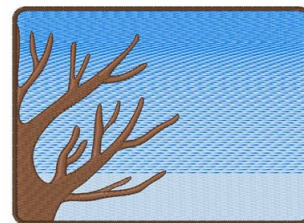

Name: Leafless Tree Machine Embroidery Design

SKU: wd01-KG0066A

Brand: Windmill Designs

Unique Colors: 13 (4 color Stops)

Unique Colors

	Color Name (Color Code)	Manufacturer - Type
	Super White (1001) [No Color Selected]	madeira - rayon
	Dusty Lilac (1263) [No Color Selected]	madeira - rayon
	Crocus (286)	Exquisite - Polyester 1000m

Complete Color Sequence

#		Color Name (Color Code)	Manufacturer - Type
1		Super White (1001) [No Color Selected]	madeira - rayon
2		Super White (1001) [No Color Selected]	madeira - rayon
3		Crocus (286)	Exquisite - Polyester 1000m