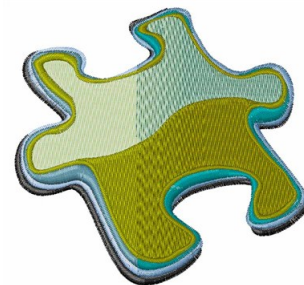

Name: Puzzle Piece Machine Embroidery Design

SKU: wd01-KG0065A

Brand: Windmill Designs

Unique Colors: 13 (11 color Stops)

Unique Colors

	Color Name (Color Code)	Manufacturer - Type
	Super White (1001) [No Color Selected]	madeira - rayon
	Dusty Lilac (1263) [No Color Selected]	madeira - rayon
	Crocus (286)	Exquisite - Polyester 1000m

Complete Color Sequence

#		Color Name (Color Code)	Manufacturer - Type
1		Super White (1001) [No Color Selected]	madeira - rayon
2		Super White (1001) [No Color Selected]	madeira - rayon
3		Crocus (286)	Exquisite - Polyester 1000m