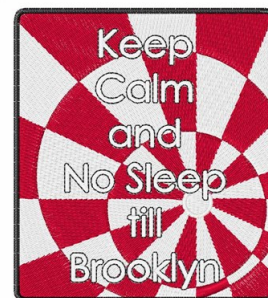

Name: No Sleep till Brooklyn Machine
Embroidery Design

SKU: wd01-KG0064B

Brand: Windmill Designs

Unique Colors: 13 (8 color Stops)

Unique Colors

| | Color Name (Color Code) | Manufacturer - Type |
|--|--|-----------------------------|
|  | Super White (1001) [No Color Selected] | madeira - rayon |
|  | Dusty Lilac (1263) [No Color Selected] | madeira - rayon |
|  | Crocus (286) | Exquisite - Polyester 1000m |

Complete Color Sequence

| # | | Color Name (Color Code) | Manufacturer - Type |
|---|---|--|--------------------------------|
| 1 |  | Super White (1001) [No Color Selected] | madeira - rayon |
| 2 |  | Super White (1001) [No Color Selected] | madeira - rayon |
| 3 |  | Crocus (286) | Exquisite - Polyester 1000m |