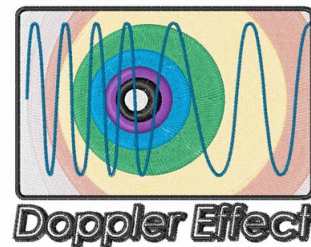

**Name:** Doppler Effect Machine Embroidery Design

**SKU:** wd01-KG0063D

**Brand:** Windmill Designs

**Unique Colors:** 13 (15 color Stops)