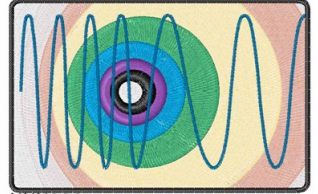

**Name:** What am I? Machine Embroidery Design

**SKU:** wd01-KG0063C

**Brand:** Windmill Designs

**Unique Colors:** 13 (11 color Stops)

*What am I?*

## Unique Colors

	<b>Color Name (Color Code)</b>	<b>Manufacturer - Type</b>
	Super White (1001) [No Color Selected]	madeira - rayon
	Dusty Lilac (1263) [No Color Selected]	madeira - rayon
	Crocus (286)	Exquisite - Polyester 1000m

# Complete Color Sequence

#		Color Name (Color Code)	Manufacturer - Type
1		Super White (1001) [No Color Selected]	madeira - rayon
2		Super White (1001) [No Color Selected]	madeira - rayon
3		Crocus (286)	Exquisite - Polyester 1000m