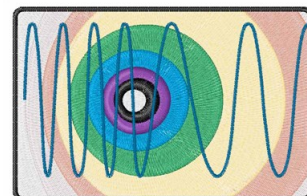

**Name:** Speaker

**SKU:** wd01-KG0063A

**Brand:** Windmill Designs

**Unique Colors:** 13 (11 color Stops)

## Unique Colors

	<b>Color Name (Color Code)</b>	<b>Manufacturer - Type</b>
	Super White (1001) [No Color Selected]	madeira - rayon
	Dusty Lilac (1263) [No Color Selected]	madeira - rayon
	Crocus (286)	Exquisite - Polyester 1000m

# Complete Color Sequence

#		Color Name (Color Code)	Manufacturer - Type
1		Super White (1001) [No Color Selected]	madeira - rayon
2		Super White (1001) [No Color Selected]	madeira - rayon
3		Crocus (286)	Exquisite - Polyester 1000m