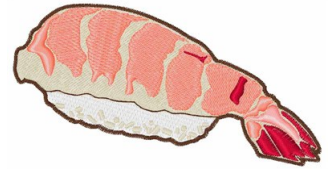

Name: Shrimp Sushi

SKU: wd01-KG0062A

Brand: Windmill Designs

Unique Colors: 13 (7 color Stops)

Unique Colors

	Color Name (Color Code)	Manufacturer - Type
	Super White (1001) [No Color Selected]	madeira - rayon
	Dusty Lilac (1263) [No Color Selected]	madeira - rayon
	Crocus (286)	Exquisite - Polyester 1000m

Complete Color Sequence

#		Color Name (Color Code)	Manufacturer - Type
1		Super White (1001) [No Color Selected]	madeira - rayon
2		Super White (1001) [No Color Selected]	madeira - rayon
3		Crocus (286)	Exquisite - Polyester 1000m