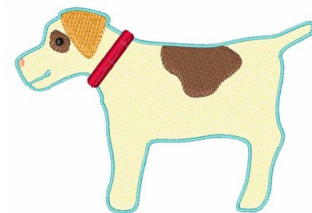

Name: Dog Outline

SKU: wd01-KG0057A

Brand: Windmill Designs

Unique Colors: 13 (7 color Stops)

Unique Colors

	Color Name (Color Code)	Manufacturer - Type
	Super White (1001) [No Color Selected]	madeira - rayon
	Dusty Lilac (1263) [No Color Selected]	madeira - rayon
	Crocus (286)	Exquisite - Polyester 1000m

Complete Color Sequence

#		Color Name (Color Code)	Manufacturer - Type
1		Super White (1001) [No Color Selected]	madeira - rayon
2		Super White (1001) [No Color Selected]	madeira - rayon
3		Crocus (286)	Exquisite - Polyester 1000m