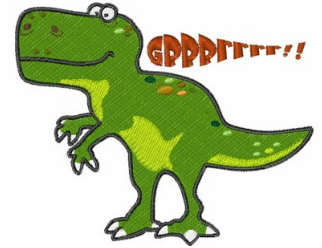

Name: Grrrrr

SKU: wd01-KG0055B

Brand: Windmill Designs

Unique Colors: 13 (12 color Stops)

Unique Colors

	Color Name (Color Code)	Manufacturer - Type
	Super White (1001) [No Color Selected]	madeira - rayon
	Dusty Lilac (1263) [No Color Selected]	madeira - rayon
	Crocus (286)	Exquisite - Polyester 1000m